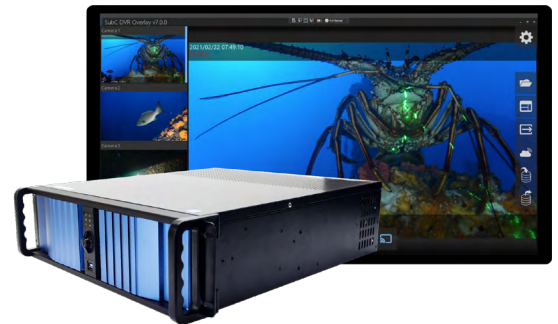

Multi-camera video recording with overlay | Live video and audio streaming

Recording your next big marine research discovery or survey is made possible with the SubC DVR with Overlay. This high-performance system is supported by powerful software that allows for unrivalled subsea video recording, annotation, and streaming.

Multi-Camera Input

The system can support up to six camera channels, each with an input and output, that can manage composite, 4K, HD, IP, and SD video cameras.

Intuitive & Easy to Use

This highly versatile system is intuitive to use and can be operational in less than an hour.

Overlay Capability

Elevate and add value to your research and survey findings by including dynamic graphical overlays such as depth, altimeter and headings to your videos.

Built-in Storage & Logging

Record and blackbox all of your camera feeds, preserving your video and data; Data-logging with time-synced events operates as a dive log.

Compatible with Aize Integrity Elements

Streamline the project management of your ROV inspections and underwater surveys with Aize Integrity Elements integration.

Coming Soon

- Built-in secure real-time video streaming
- Playback functionality of dive log
- Budget-friendly SubC DVR software license options
- Camera controls for zoom, focus, and exposure